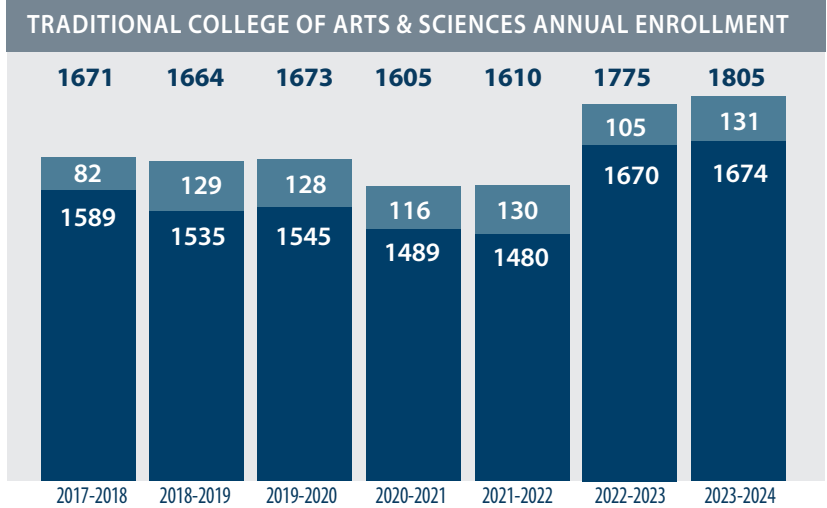

CAMPUS VISIT Tours and information sessions are available Monday through Saturday. Open Houses take place throughout the academic year. Schedule a visit at vwu.edu/visit or by calling 757.455.3208

APPLICATION PROCESS Rolling admissions with free application
 Application available at vwu.edu/apply

FRESHMAN ADMISSION Top 25% of graduating class: 36% / Top half of graduating class: 63%
SAT code: 5867 ACT code: 4429

43 | 31
 MAJORS | MINORS

19
 PRE-PROFESSIONAL TRACKS

88%
 OF GRADUATES
 earn their degree in
 four years or fewer

92%
 OF GRADUATES
 receive job offers or go on
 to graduate school within
 one year of graduation

12
 AVERAGE ON-CAMPUS
 CLASS SIZE

UNDERGRADUATE 12-month enrollment captures the total number of students who take classes at VWU during an academic year. It is a more comprehensive picture of the University's activities than the more traditional fall enrollment statistics.

GRADUATE

*Coastal Virginia's Premier University
of the Liberal Arts and Sciences*

POINTS OF PRIDE

Nationally ranked by:

- Princeton Review (Top Colleges 2024)
- U.S. News and World Report 2024 (Social Mobility, National Liberal College).
- Selected for inclusion among U.S. News & World Report's 2024 **Best Online MBA and Bachelor's Programs**
- Selected by The Princeton Review as one of the most environmentally responsible colleges; profiled in its **Guide to Green Colleges: 2023 Edition**.