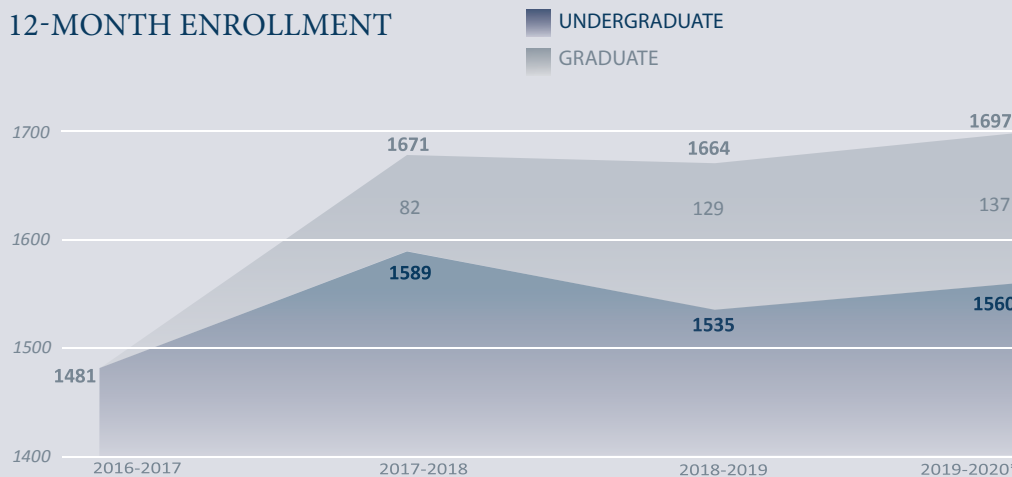

VIRGINIA WESLEYAN UNIVERSITY

2019/2020 Profile

LOCATION	Virginia Beach, VA – 15 minutes from downtown Norfolk and just minutes away from the Chesapeake Bay and Atlantic Ocean; 2 hours from Richmond; 3.5 hours from Washington, D.C.
SETTING	Beautiful 300-acre park-like campus situated in Coastal Virginia, a metropolitan area with a population of 1.7 million
ENROLLMENT	Approximately 1,700 students, 77% in-state 40% male, 60% female
DEMOGRAPHICS	28 states and 10 countries represented 38% underrepresented populations
STUDENT/FACULTY RATIO	15:1
FACULTY	Approximately 95% of full-time faculty members hold the highest degree in their field of study
CAMPUS VISIT	Tours and information sessions are available Monday through Saturday. Open Houses take place in spring and fall. Schedule a visit at vwu.edu/visit or by calling 757.455.3208
APPLICATION PROCESS	Priority deadline for freshman admission – March 1 Priority deadline for transfer admission: <i>Fall semester – May 1 / Spring semester – October 1</i> Application available at vwu.edu/apply
FRESHMAN ADMISSION	Approximately 2,300 applications Top 25% of graduating class: 41% Top half of graduating class: 68% SAT code: 5867 ACT code: 4429

36 | 30
MAJORS | MINORS

12

Pre-Professional Tracks

90%

OF GRADUATES
earn their degree in
four years or fewer

92%

OF GRADUATES
receive job offers or go on
to graduate school within
one year of graduation

14

AVG. CLASS SIZE

12-MONTH ENROLLMENT

12-month enrollment captures the total number of students who take classes at VWU during an academic year. It is a more comprehensive picture of the University's activities than the more traditional fall enrollment statistics.