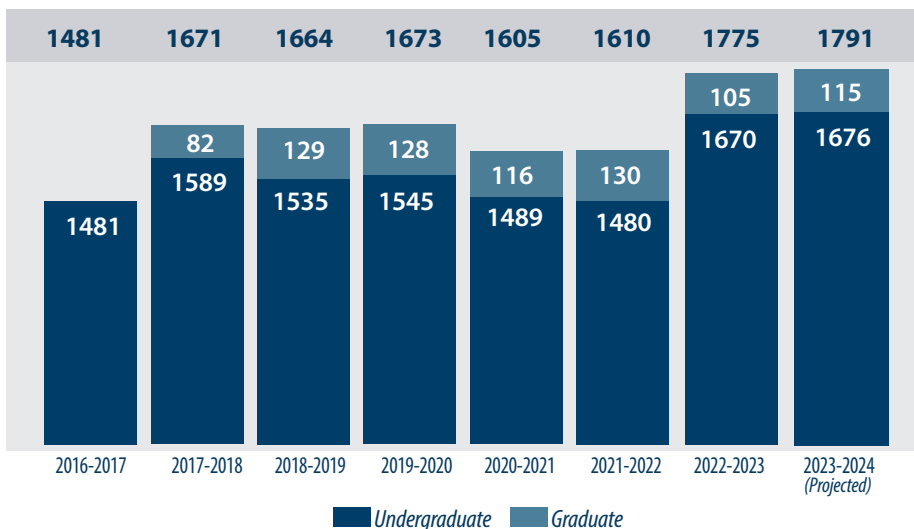

VIRGINIA WESLEYAN UNIVERSITY

2023/2024 Profile

LOCATION	Virginia Beach, VA – 15 minutes from downtown Norfolk and just minutes away from the Atlantic Ocean and Chesapeake Bay; 2 hours from Richmond; 3.5 hours from Washington, D.C.
SETTING	Beautiful 300-acre park-like campus situated in Coastal Virginia, a metropolitan area with a population of 1.7 million
ENROLLMENT	4,325 Total Enrollment <ul style="list-style-type: none"> • 1,600 undergraduate (73% in-state; 58% female, 42% male) • 125 graduate • 2,600 VWU Global Campus
ENDOWMENT	\$126 million
DEMOGRAPHICS	34 states and 18 countries represented 42% underrepresented populations
FACULTY	Approximately 94% of full-time faculty members hold the highest degree in their field of study
CAMPUS VISIT	Tours and information sessions are available Monday through Saturday. Open Houses take place in spring and fall. Schedule a visit at vwu.edu/visit or by calling 757.455.3208
APPLICATION PROCESS	Rolling Admissions. Free Application Application available at vwu.edu/apply
FRESHMAN ADMISSION	Top 25% of graduating class: 36% / Top half of graduating class: 63% SAT code: 5867 ACT code: 4429

42 | 31
MAJORS | MINORS

19
PRE-PROFESSIONAL TRACKS

90%
OF GRADUATES
earn their degree in
four years or fewer

92%
OF GRADUATES
receive job offers or go on
to graduate school within
one year of graduation

15
AVERAGE CLASS SIZE

12-MONTH ENROLLMENT

12-month enrollment captures the total number of students who take classes at VWU during an academic year. It is a more comprehensive picture of the University's activities than the more traditional fall enrollment statistics.